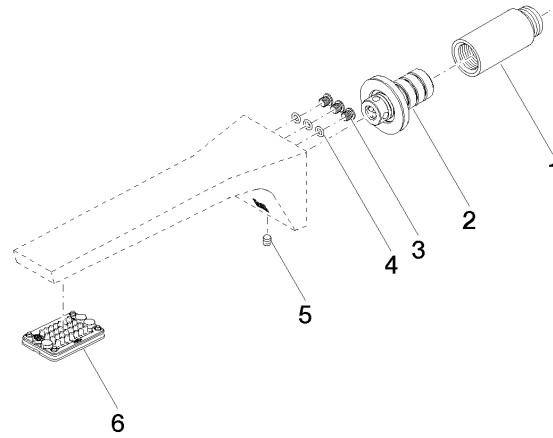

CL.1 Wall-mounted basin spout without pop-up waste - Brushed Platinum

CL.1

13 800 705

- 200mm projection
- fixed spout
- rectangular spray pattern with 40 individual jets
- hole diameter 37 mm
- lead-free
- 1/2" connection
- plug-link mounting
- max. flow 4.5 l/min
- This product can help a building meet the requirements of Green Building Rating Systems, e.g. LEED®, BREEAM®, DGNB

- Concealed wall elbow -** 35 085 970 90
- max. recess depth 163 mm
 - min. recess depth 90 mm

13 800 705

mm [inches]

Flow rate chart

Certificates

LGA_28685. IAPMO_N-4976. IAPMO_8834 (1). IAPMO_4976 (6). WRAS_1512013.
IAPMO_6397.

13 800 705

Spare parts list

No.	Item Number	Name	Quantity used	Delivery time
1	09 24 03 081 10 90	extension	1	2
2	90 24 03 108 01 90	nipple set	1	2
3	09 30 30 113 20 90	screw	3	2
4	09 14 10 001 90	seal	3	2
5	90 31 11 004 00 90	pin	1	2
6	90 11 02 297 00 90	aerator	1	2