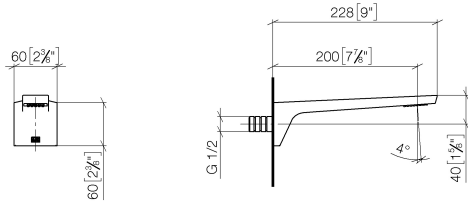

CL.1 Wall-mounted basin spout without pop-up waste - Brushed Platinum

CL.1

13 800 705

- 200mm projection
- fixed spout
- rectangular spray pattern with 40 individual jets
- hole diameter 37 mm
- lead-free
- 1/2" connection
- plug-link mounting
- max. flow 4.5 l/min
- This product can help a building meet the requirements of Green Building Rating Systems, e.g. LEED®, BREEAM®, DGNB

- Concealed wall elbow -** 35 085 970 90
- max. recess depth 163 mm
 - min. recess depth 90 mm

13 800 705

mm [inches]

Flow rate chart

Certificates

LGA_28685. IAPMO_N-4976. IAPMO_8834 (1). IAPMO_4976 (6). WRAS_1512013.
IAPMO_6397.